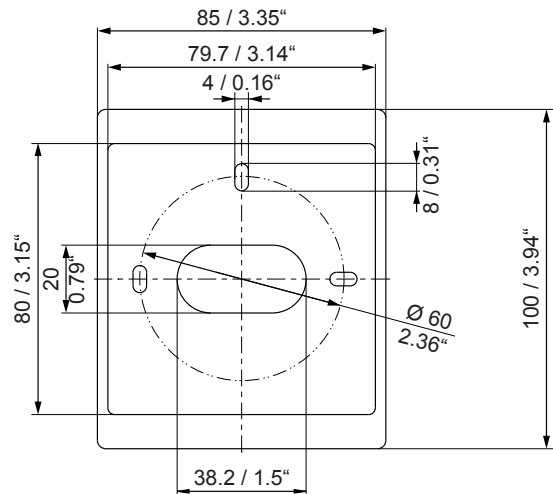

Mounting pattern / Montagebohrungen

Room Transmitter - EE10 / EE10-T / EE80 / EE800

EU Version

Dimensions in mm/inch

US Version

Dimensions in mm/inch

INFORMATION

+43 7235 605 0 / info@epluse.com