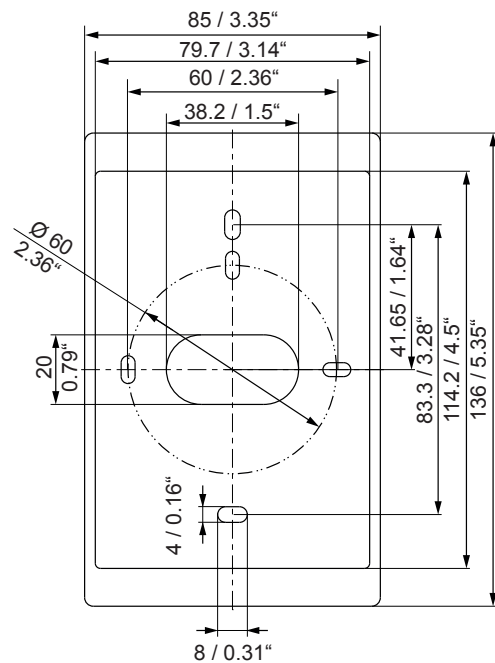

Mounting pattern / Montagebohrungen

Room Transmitter - EE10 / EE10-T / EE80 / EE800

EU Version

Dimensions in mm/inch

US Version

Dimensions in mm/inch

INFORMATION

+43 7235 605 0 / info@epluse.com